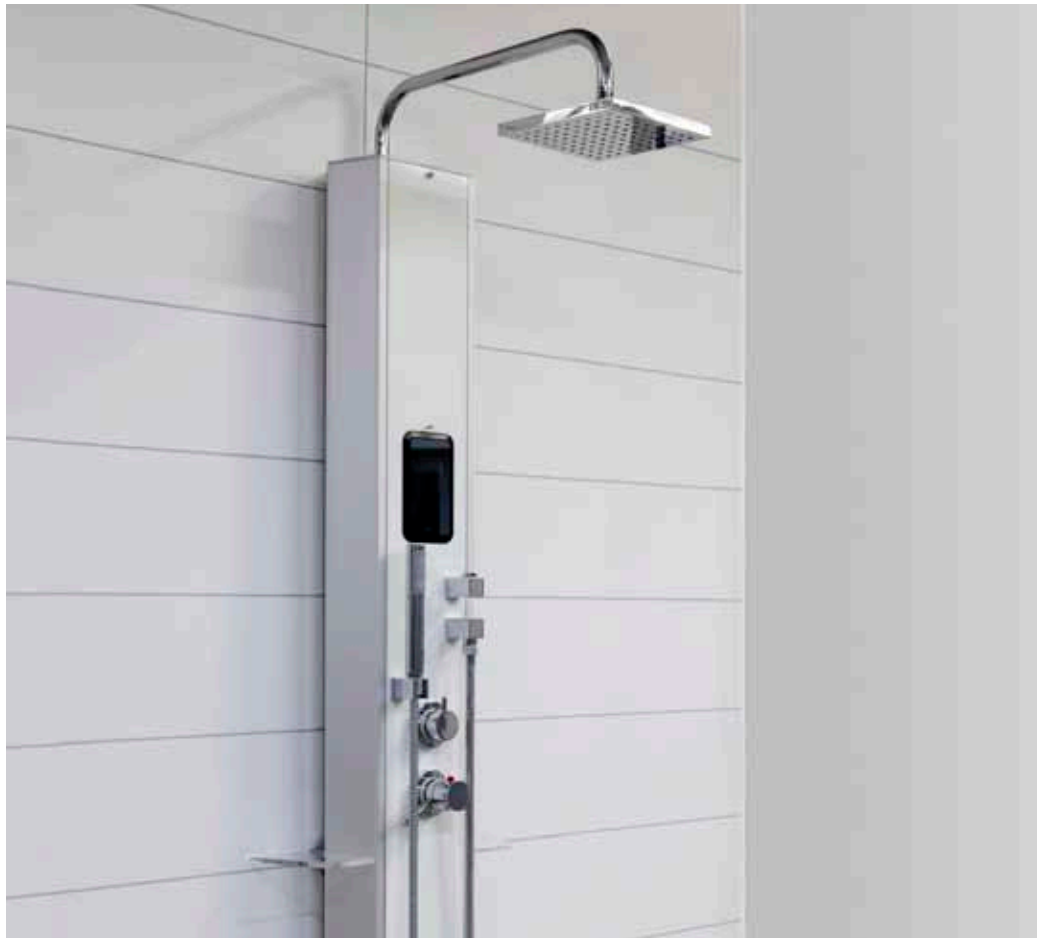

Tylö steamshower tx202/w.

Flexible, standalone steam column.

The new tx202/w is a standalone steam column with both steam and shower options. Complete with glazed sections, a steam door and a plastic dome, our steam column makes it possible to transform any niche into a fully-functional steam room.

The column comes with a hand shower, a shower head, and a steam nozzle. The shower head can be fixed at a height of between 2180 mm and 1960 mm, and adjusted sideways. Minimum installation size is 2140 mm. The column has shelves for your necessities and Tylö's new h1 control panel with touch control, making it easy for you to control the steam column. The integral steam generator in our steam column tx202/w can be used for rooms of up to 5.5 m³ depending on wall and floor materials.