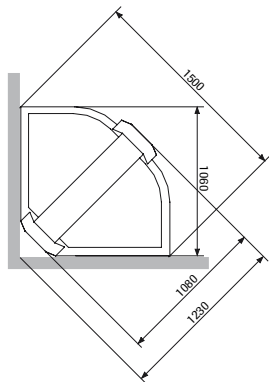

The ceiling shower and the hand-held shower are both operated from a thermostatically controlled mixer tap mounted on the service column – a practical solution when you want to start the shower without getting wet. Here too is the control panel for regulating bathing temperature, time and lighting.

The design is a study in restrained elegance, where the tone is set by the aluminium front column in anodised aluminium. The tempered glass doors have generous aluminium handles which also double as towel rails. The 6 mm thick tempered safety glass in the rear walls contributes to the sturdy, steamtight construction. And, thanks to its twin doors, Tylö Felicity gives you plenty of options when planning a functional bathroom layout.

The unique, patented floor tray construction combines a low step-in height with a water trap and adjustable wastepipe. The design also improves flexibility when placing the shower and adjusting the height from above.

Tylö Felicity Basic comes ready for simple connection to the water supply. For connection to the electricity supply you will need two 10 amp fuses. The in-built generator (max 4.5 kW) is convertible between 230 V~ and 400 V2N~. Recommended water pressure 4 bar and 50 litres/minute.

Tylö Felicity Basic (Art. 9607 4500)

Size: 1060 x 1060 mm, exterior height 2205 mm, interior height 2010 mm.

EQUIPMENT – TYLÖ FELICITY BASIC:

Ceiling shower • Hand shower • Steam generator • Folding seat • Floor tray • Roof
Doors and walls in 6 mm tempered safety glass • Front column in anodised aluminium